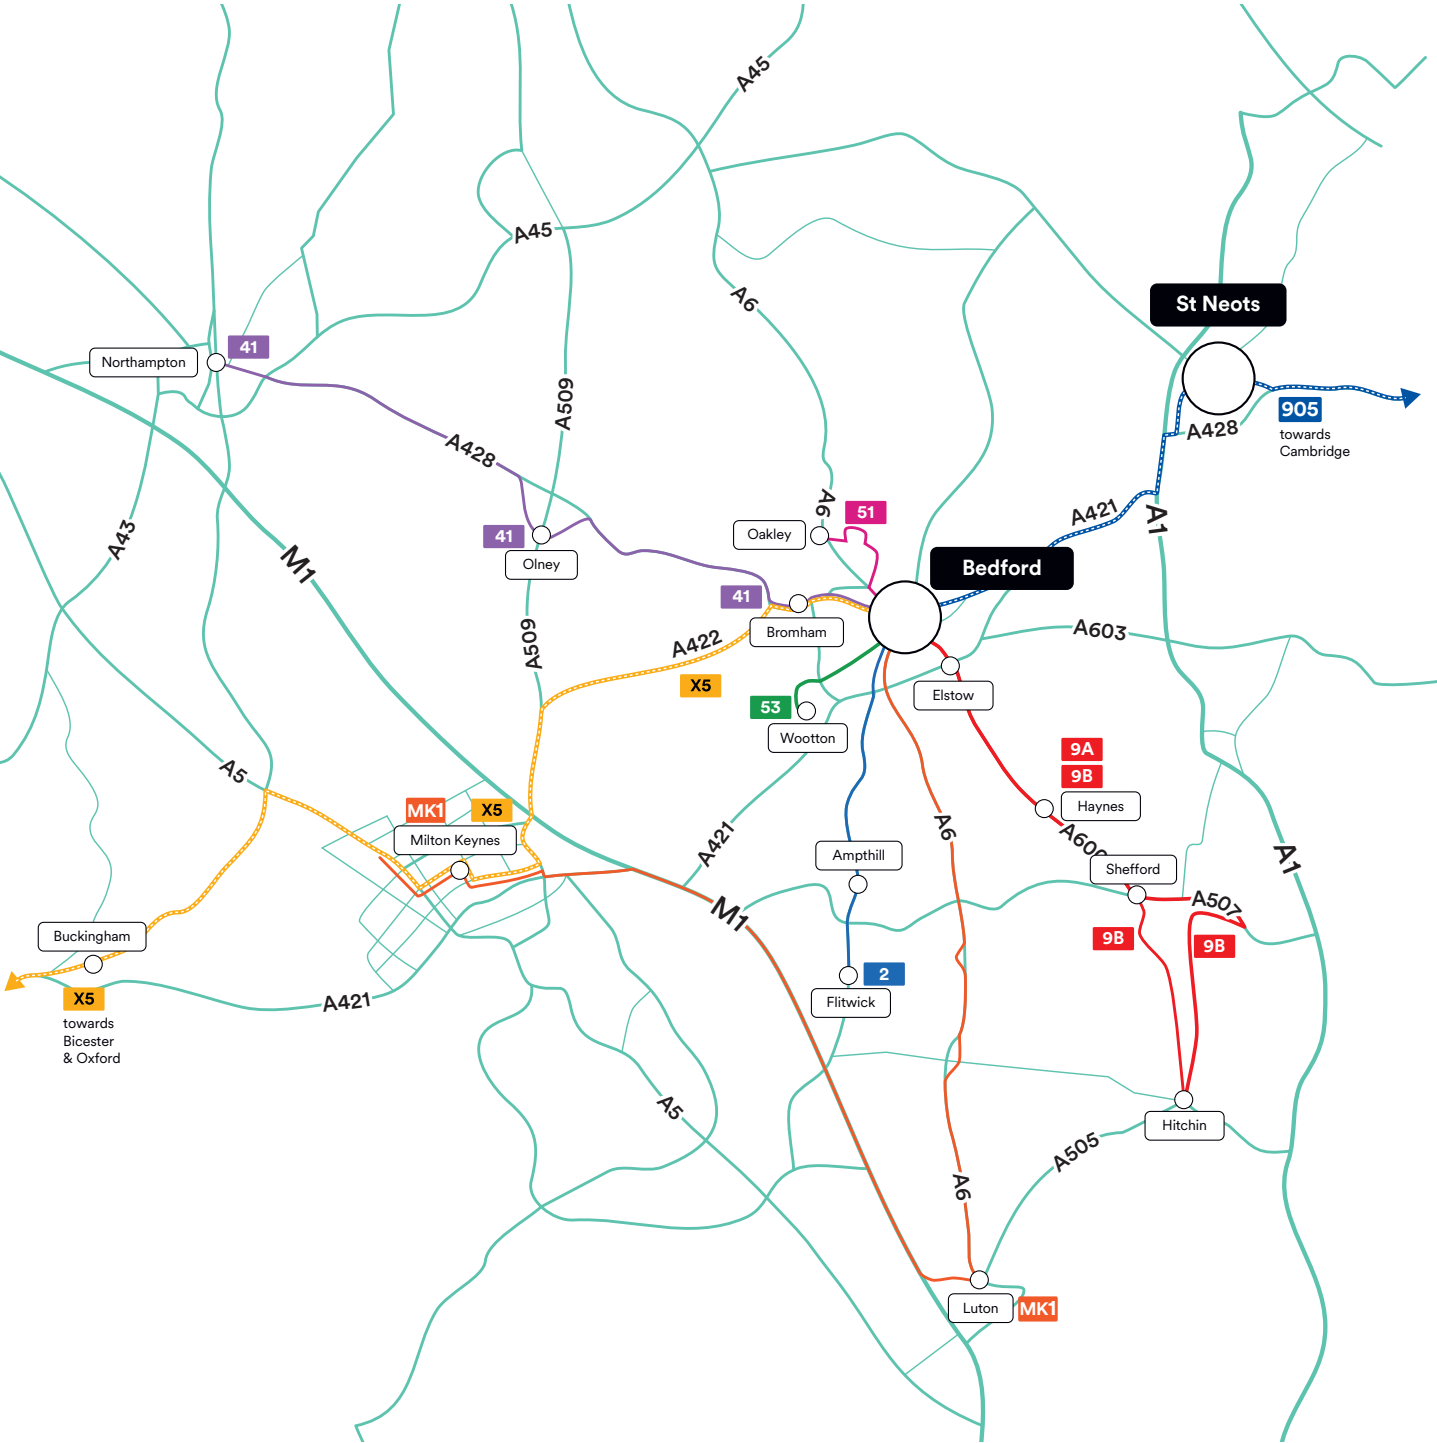

Bedfordshire Network Map

You can also check journey information by going online at stagecoachbus.com, or by signing up for email updates