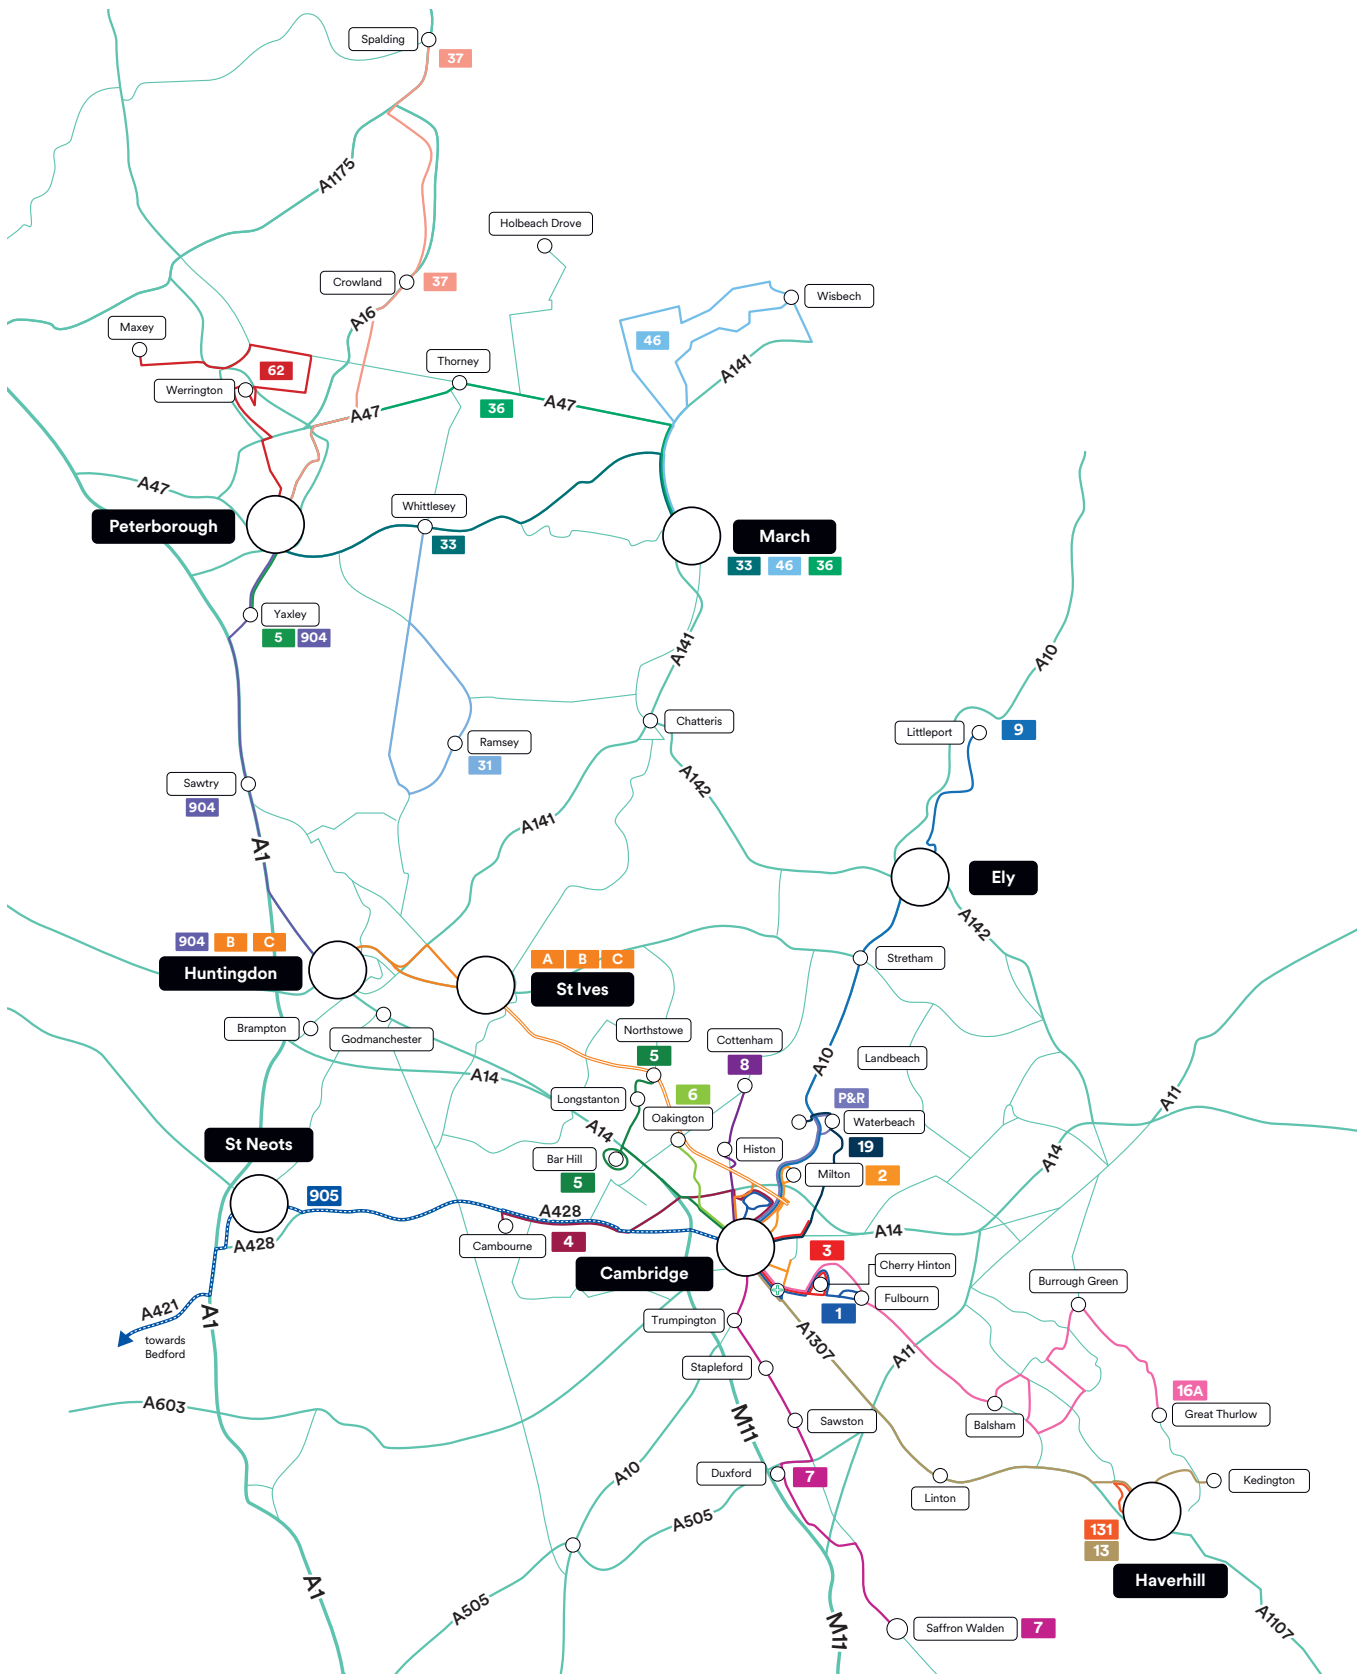

Cambridgeshire Network Map

You can also check journey information by going online at stagecoachbus.com, or by signing up for email updates